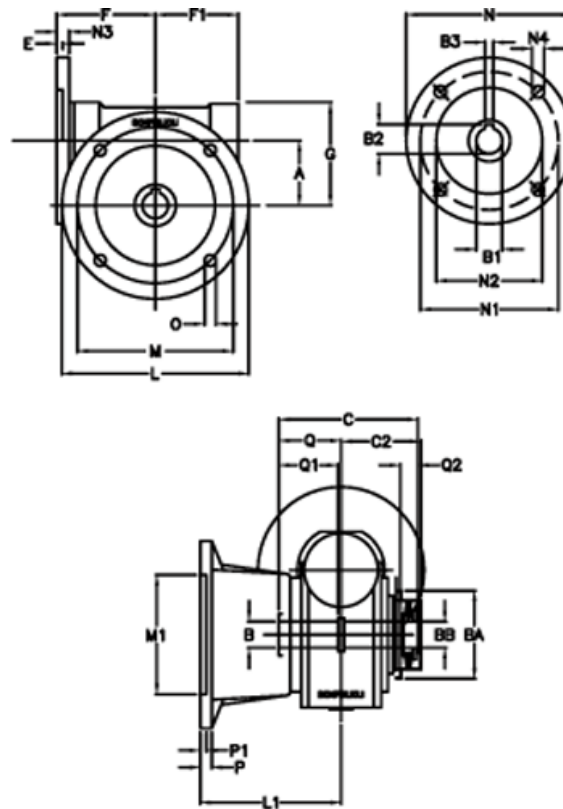

Data Sheet

Article number: 390204410062336

Description: Worm Gear with Torque Limiter
VF 44-L2-FA-100-P63B14

Measures

a = 44.6	C2 = 48	m = 87	P = 9
B = 18	Description = VF 44FA-xx-63B14	M1 = 60	P1 = 7
B1 E7 = 11	E = 2	N = 90	Q = 32.0
B2 = 12.8	F = 65	N1 = 75	Q1 = 32
B3 H9 = 4	F1 = 54	N2 = 60	Q2 = 12
BA = 40	g = 71	N3 = 8.0	
BB H7 = 11	L = 110	N4 = 5.5	
C = 79	L1 = 90	O = 8.5	